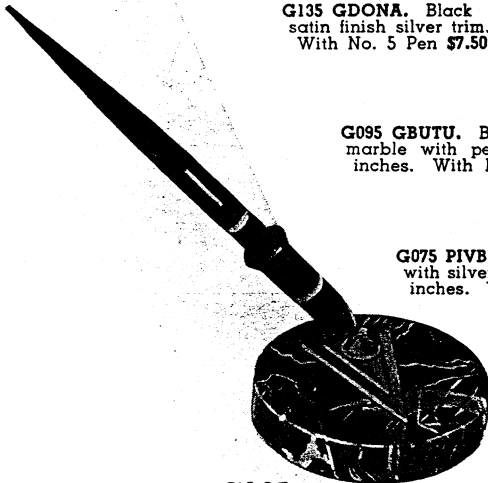

G125

G125 GDIPU. Black and gold Italian marble with gold triangles. 3 1/2 inches dia. With No. 5 Pen $7.50.